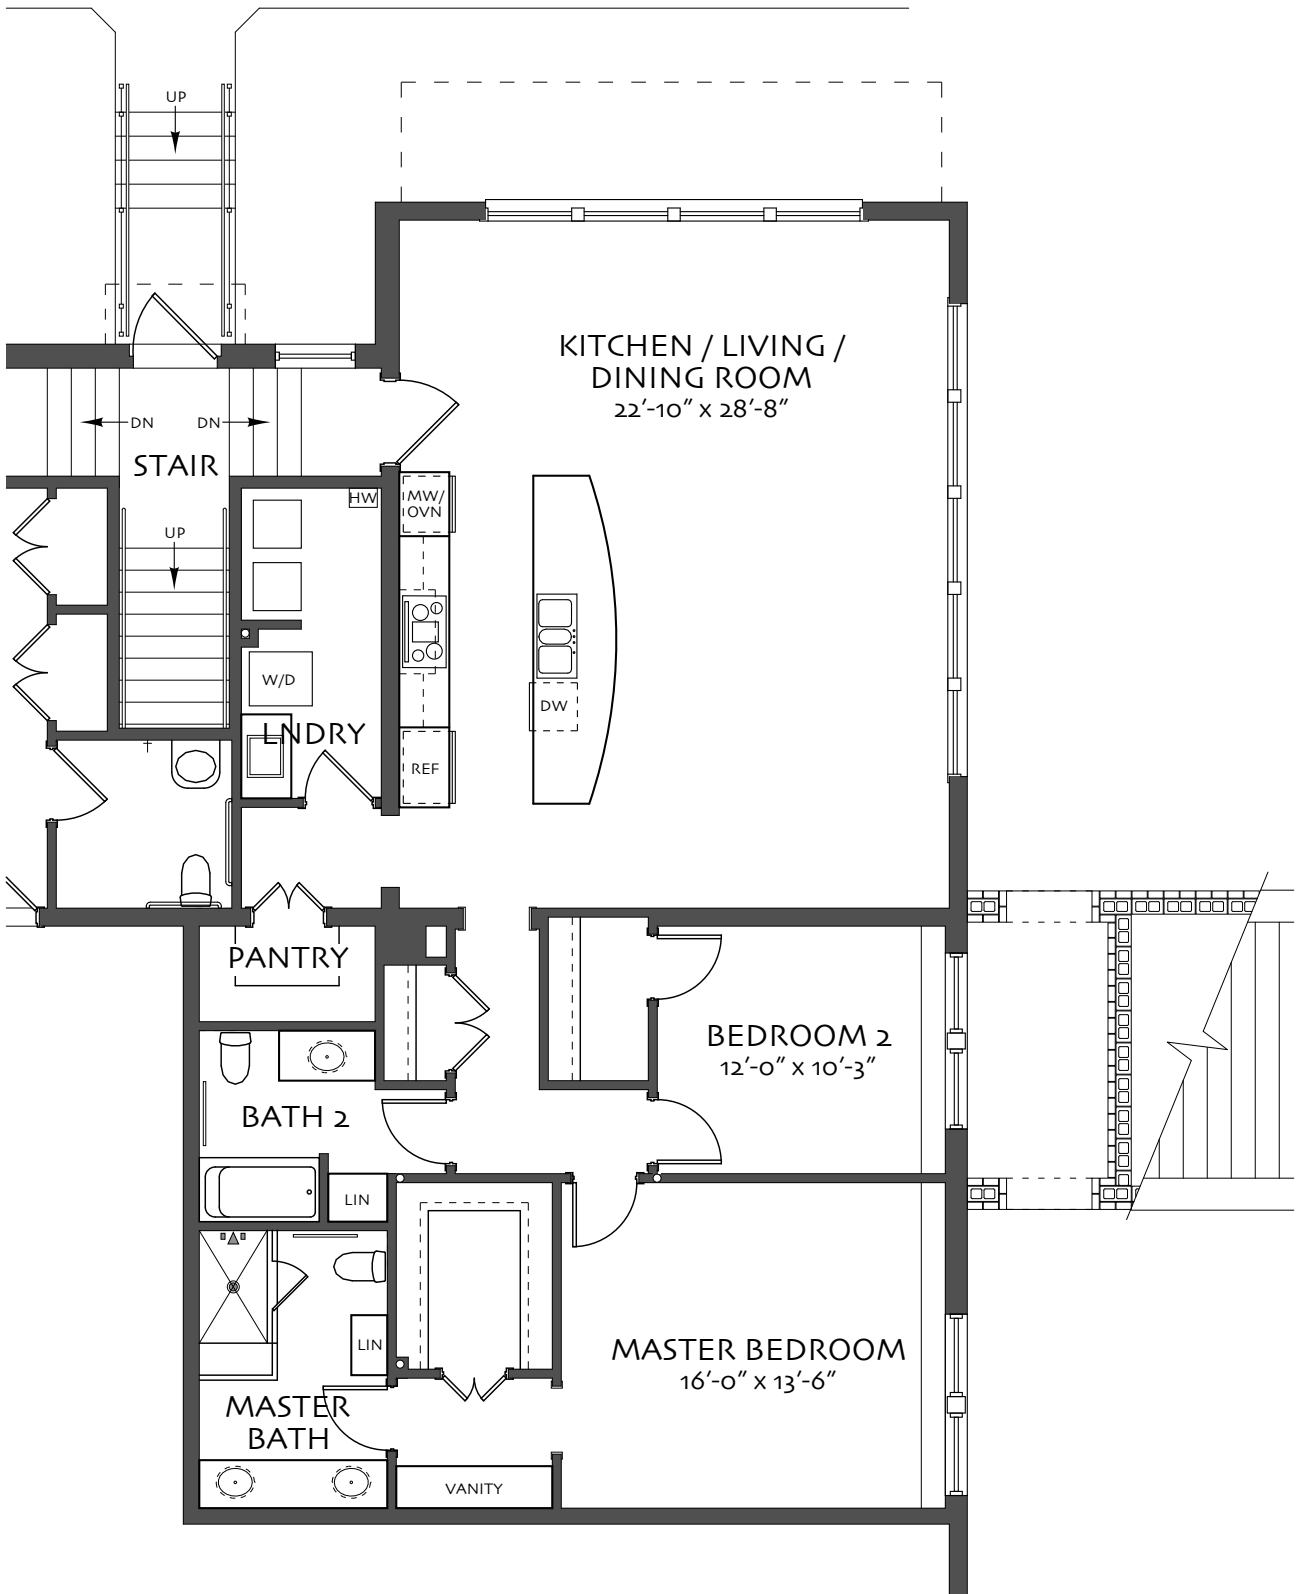

UNIT 112

2 BEDROOM / 2 BATHROOM CONDOMINIUM • 1,552 SF